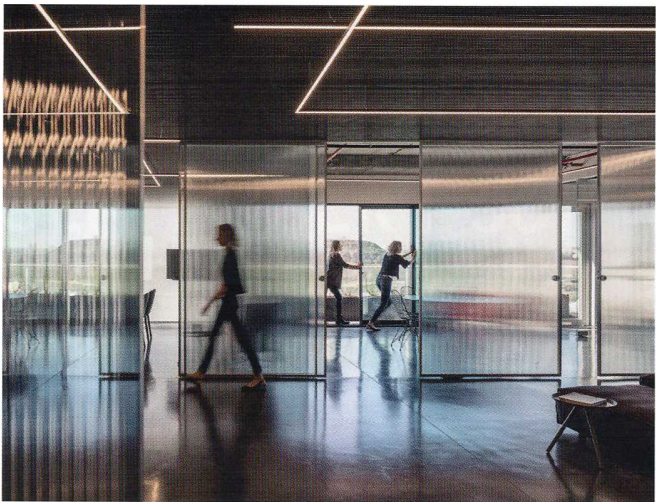

INTERIOR ARCHITECTURE MERIT AWARD

BASIX HEADQUARTERS AXELROD DESIGN

The design incorporates a major element—a three-dimensional striped glass—in order to transform a narrow and medium sized space into a spacious, subtle and variable space. The glass panels enable dynamic transparency and intensify the motion experience that extend into another dimension through the glass.

This small office seems remarkably larger than it actually is, due to the elegant use of translucent glass panels that, in addition to creating layering effects, can be slid to reconfigure rooms and spatial opportunities. The detailing is exquisite throughout, an absolute commitment to clarity and the aesthetic vision.